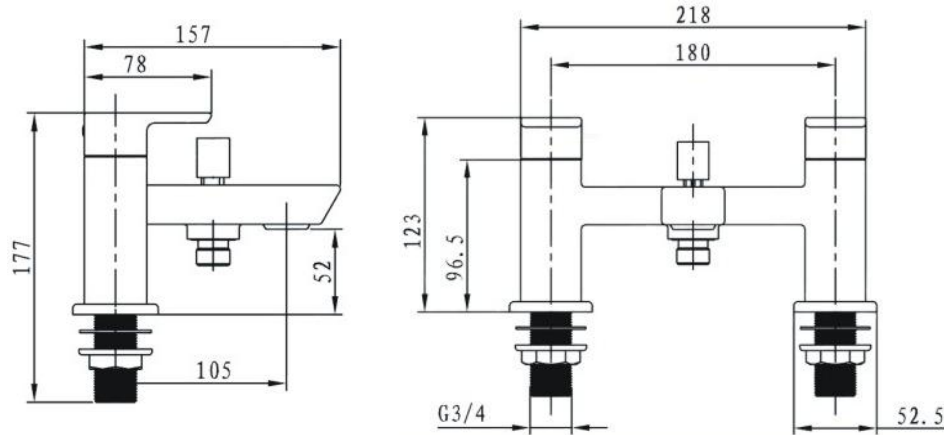

COBALT TAP RANGE

Cobalt Bath Shower Mixer Chrome Plated

Product Specification

Product Code:	COB BSM C
Finish:	Chrome
Product Type:	Contemporary
Construction:	Body is of brass construction and is designed to conform to BS EN 200
Cartridge Type:	1/4 Turn 3/4" Ceramic Disc Valves
Supply:	Suitable for all plumbing systems
Inlet Connections:	3/4" BSP
Working Pressures:	Min 0.2bar, Max 5.0bar

Additional Information

- Supplied with metal handles.
- 1.5m hose, wall bracket and single function handset also supplied
- Chrome plated to BS EN 248.

Technical Advice: For further information please call 0844 7016273 or email customer@bristan.com